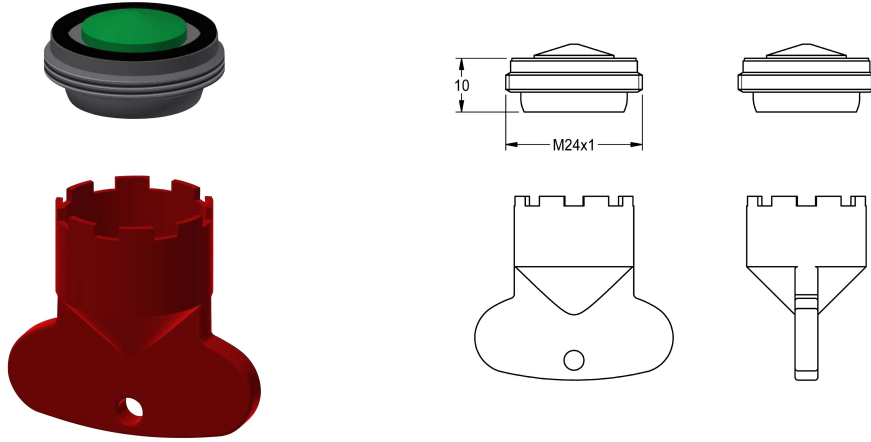

KWC

Aerator 5.0 l/min

Modell-Linie: F5 | ASXX1004
Spare parts | Spare parts taps

KWC-No.

2030041011

Theft-proof aerator, SLIM design, with integrated flow regulator 5.0 l/min, with male thread M 24 x 1, with mounting key.

Technical Data

quantity

1

quantity uom

piece