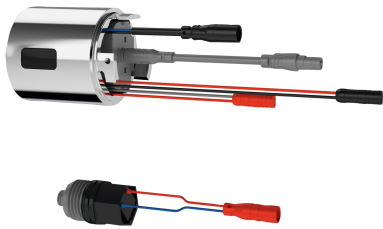

KWC

Hygiene unit for F5S-Therm

Modell-Linie: F5 | ACST9001

Showers | Complementary parts showers

KWC-No.

2030041162

Hygiene unit

Hygiene unit for F5S-Therm self-closing thermostatic wall mixers for sanitary and shower facilities, for performing of an automatic hygiene flushing and storage of statistical data. Housing adapter including sensor with control electronics and 6 V lithium battery (CR-

P2) as well as solenoid valve cartridge. Activated water hygiene flushing (30 s), fixed interval time 24 hours and saving of statistical data. With option for parameterization and communication via optional, bidirectional remote control.

CR-P2 Lithium battery 6V

Optional Accessories

**Bidirectional remote control for
electronical fittings F3 and F5**

2030036654

ACEX9005

**2-button remote control for fittings F3
and F5**

2030036849

ACEX9004

Spare Parts

KWC

Hygiene unit for F5S-Therm

Modell-Linie: F5 | ACST9001

Showers | Complementary parts showers

Lithium battery 6 V

2000104846
EPTR0008

F5 Foil