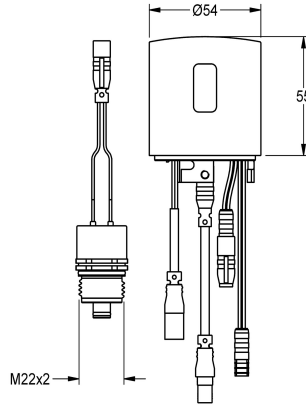

KWC

Hygiene unit for F5S-Therm

Modell-Linie: F5 | ACST9001

Showers | Complementary parts showers

KWC-No.

2030041162

Hygiene unit

Hygiene unit for F5S-Therm self-closing thermostatic wall mixers for sanitary and shower facilities, for performing of an automatic hygiene flushing and storage of statistical data. Housing adapter including sensor with control electronics and 6 V lithium battery (CR-

Technical Data

number of batteries

1

quantity

1

quantity uom

piece

type of batteries

Spare Parts

KWC

Hygiene unit for F5S-Therm

Modell-Linie: F5 | ACST9001

Showers | Complementary parts showers

Lithium battery 6 V

2000104846
EPTR0008

F5 Foil