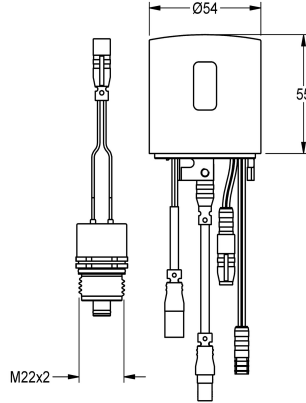

KWC

Hygiene unit for F5S-Therm

Modell-Linie: F5 | ACST9001

Showers | Complementary parts showers

KWC-No.

2030041162

Hygiene unit

Hygiene unit for F5S-Therm self-closing thermostatic wall mixers for sanitary and shower facilities, for performing of an automatic hygiene flushing and storage of statistical data. Housing adapter including sensor with control electronics and 6 V lithium battery (CR-

Technical Data

number of batteries

1

quantity

1

quantity uom

piece

type of batteries

Spare Parts

KWC

Hygiene unit for F5S-Therm

Modell-Linie: F5 | ACST9001

Showers | Complementary parts showers

Lithium battery 6 V

2000104846
EPTR0008

F5 Foil