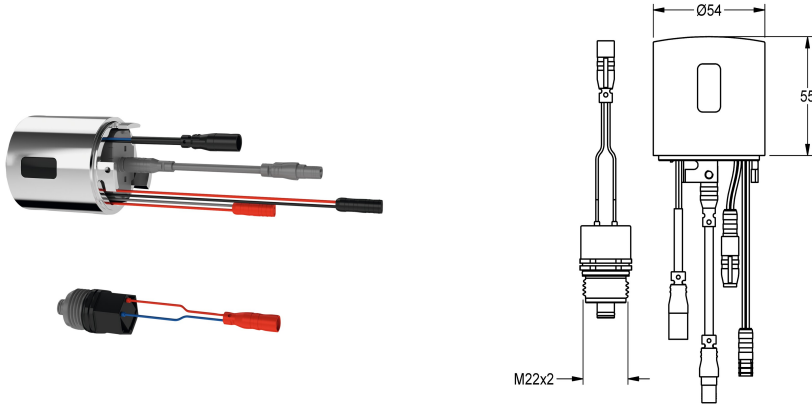

KWC

Hygiene unit for F5S-Therm

Modell-Linie: F5 | ACST9001

Showers | Complementary parts showers

KWC-No.

2030041162

Hygiene unit

Hygiene unit for F5S-Therm self-closing thermostatic wall mixers for sanitary and shower facilities, for performing of an automatic hygiene flushing and storage of statistical data. Housing adapter including sensor with control electronics and 6 V lithium battery (CR-

P2) as well as solenoid valve cartridge. Activated water hygiene flushing (30 s), fixed interval time 24 hours and saving of statistical data. With option for parameterization and communication via optional, bidirectional remote control.

Technical Data

number of batteries	1
quantity	1
quantity uom	piece
type of batteries	CR-P2 Lithium battery 6V

Optional Accessories

**Bidirectional remote control for
electronical fittings F3 and F5**

2030036654
ACEX9005

**2-button remote control for fittings F3
and F5**

2030036849
ACEX9004

Spare Parts

KWC

Hygiene unit for F5S-Therm

Modell-Linie: F5 | ACST9001

Showers | Complementary parts showers

Solenoid valve cartridge