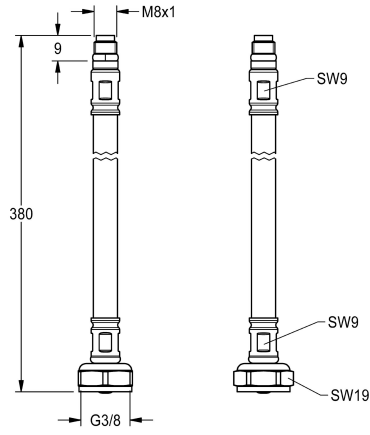

## KWC

Hose

Modell-Linie: F5 | ASXX1005  
Spare parts | Spare parts taps

KWC-No.

**2030041311**

Hose DN 6, G 3/8 x M8x1, length 380 mm, with strainer