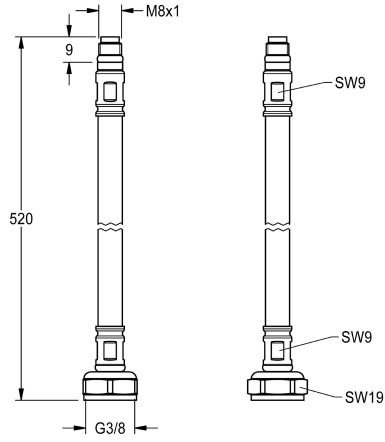

## KWC

Hose

Modell-Linie: F5 | ASXX1006  
Spare parts | Spare parts taps

KWC-No.

**2030041313**

Hose DN 6, G 3/8 x M8x1, length 520 mm, with strainer