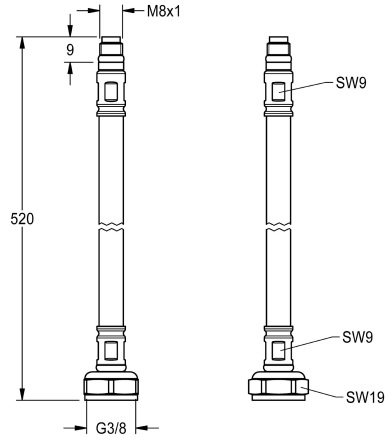

KWC

Hose

Modell-Linie: F5 | ASXX1006
Spare parts | Spare parts taps

KWC-No.

2030041313

Hose DN 6, G 3/8 x M8x1, length 520 mm, with strainer