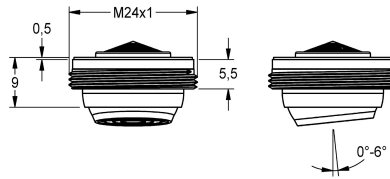

KWC

5.0 l/min aerator, angle-adjustable

Modell-Linie: F5 | ACXX1002

Taps | Complementary parts taps

KWC-No.

2030041326

5.0 l/min aerator, angle-adjustable

Theft-proof aerator, angle-adjustable +/- 6° in all directions, SLIM design, with integrated flow regulator 5.0 l/min, with male thread M

24 x 1, with mounting key.

Technical Data

quantity

1

quantity uom

piece