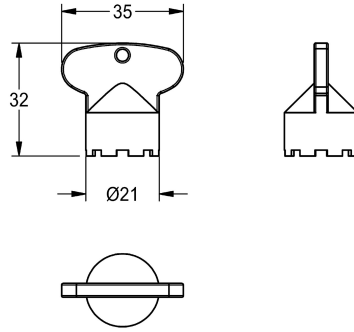

## KWC Mounting key

Modell-Linie: F5 | ACXX1003  
Taps | Complementary parts taps

### KWC-No.

**2030041329**

Mounting key for theft-proof aerator, with male thread M 24 x 1, SLIM design.

Mounting key for theft-proof aerator, with male thread M 24 x 1, SLIM design.

### Technical Data

quantity

1

quantity uom

piece