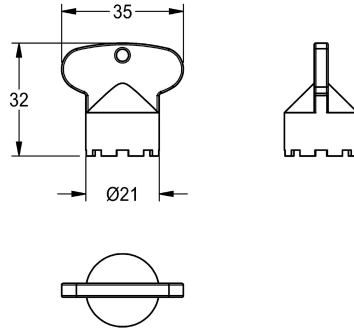

## KWC Mounting key

Modell-Linie: F5 | ACXX1003  
Taps | Complementary parts taps

### KWC-No.

**2030041329**

Mounting key for theft-proof aerator, with male thread M 24 x 1, SLIM design.

Mounting key for theft-proof aerator, with male thread M 24 x 1, SLIM design.

### Technical Data

quantity
quantity uom

1
piece