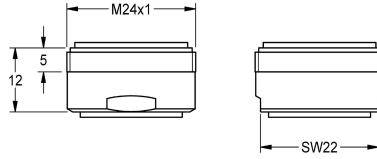

KWC

3.0 l/min. aerator

Modell-Linie: F3 | ASXX1008

Spare parts | Spare parts taps

KWC-No.

2030041424

3.0 l/min. aerator

Aerator M 24 x 1, with integrated flow rate regulator 3.0 l/min.
Packing unit 10 pieces

Technical Data

overall depth	26 mm
overall height	13 mm
overall width	26 mm
quantity	10
quantity uom	pieces