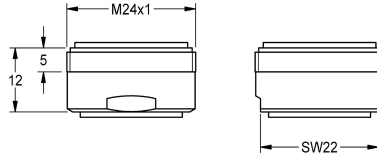

KWC

3.0 l/min. aerator

Modell-Linie: F3 | ASXX1008

Spare parts | Spare parts taps

KWC-No.

2030041424

3.0 l/min. aerator

Aerator M 24 x 1, with integrated flow rate regulator 3.0 l/min.
Packing unit 10 pieces

Technical Data

| | |
|----------------|--------|
| overall depth | 26 mm |
| overall height | 13 mm |
| overall width | 26 mm |
| quantity | 10 |
| quantity uom | pieces |