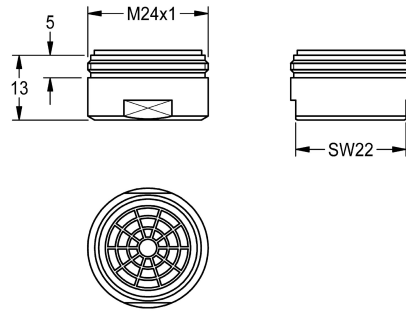

## KWC

Aerator 1.8 l/min

Modell-Linie: F3 | ACXX1005

Taps | Complementary parts taps

### KWC-No.

**2030041442**

Aerator M 24 x 1, with integrated flow rate regulator 1.8 l/min.  
Packing unit 10 pieces

### Technical Data

overall depth	26 mm
overall height	13 mm
overall width	26 mm
quantity	10
quantity uom	pieces