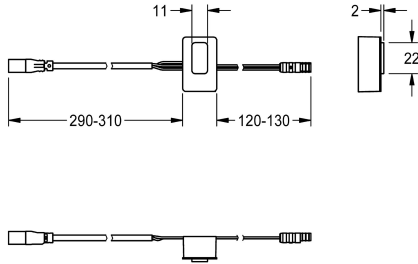

KWC

Sensor, ID 01/00004

Modell-Linie: F5 | ASEX1005
Spare parts | Spare parts taps

KWC-No.

2030041458

Sensor with control electronics, ID 01/00004

Technical Data

quantity