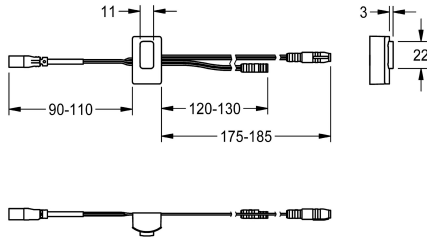

KWC

Sensor, ID 02/00002

Modell-Linie: F5 | ASXT9001

Spare parts | Spare parts taps

KWC-No.

2030041459

Sensor with control electronics, ID 02/00002

Technical Data