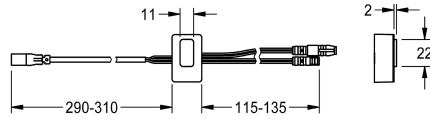

## KWC

Sensor, ID 81/00001

Modell-Linie: F5 | ASLM2001

Spare parts | Spare parts showers

### KWC-No.

2030041484

Sensor with control electronics, ID 81/00001