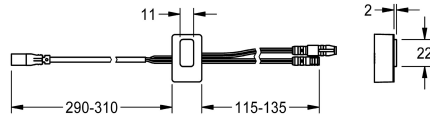

KWC

Sensor, ID 81/00001

Modell-Linie: F5 | ASLM2001

Spare parts | Spare parts showers

KWC-No.

2030041484

Sensor with control electronics, ID 81/00001

Technical Data