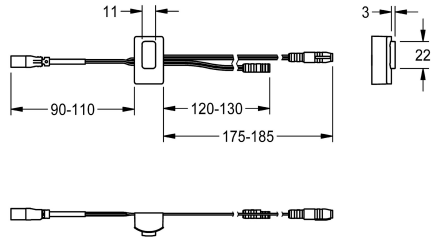

KWC

Sensor, ID 81/00001

Modell-Linie: F5 | ASLM9001

Spare parts | Spare parts showers

KWC-No.

2030041485

Sensor with control electronics, ID 81/00001

Technical Data