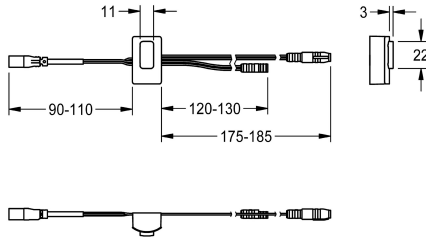

## KWC

Sensor, ID 81/00001

Modell-Linie: F5 | ASLM9001

Spare parts | Spare parts showers

### KWC-No.

2030041485

Sensor with control electronics, ID 81/00001

### Technical Data

quantity

1

quantity uom

piece