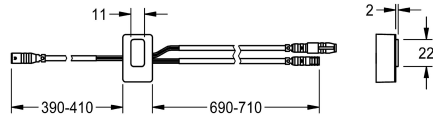

KWC

Sensor, ID 82/00001

Modell-Linie: F5 | ASLM1003

Spare parts | Spare parts taps

KWC-No.

2030041487

Sensor with control electronics, ID 82/00001

Technical Data