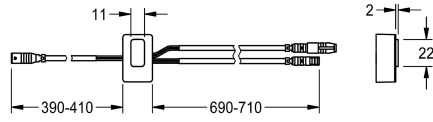

KWC

Sensor, ID 82/00001

Modell-Linie: F5 | ASLM1003

Spare parts | Spare parts taps

KWC-No.

2030041487

Sensor with control electronics, ID 82/00001

Technical Data