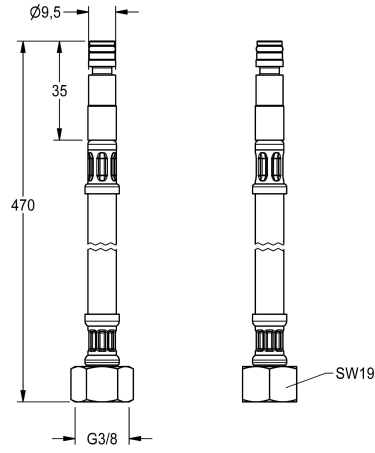

KWC

Hose

Modell-Linie: F3 | ASEV1001
Spare parts | Spare parts taps

KWC-No.

2030041501

Hose DN 6, G 3/8 and plug connection, length 400 mm, with strainer and threaded pin.