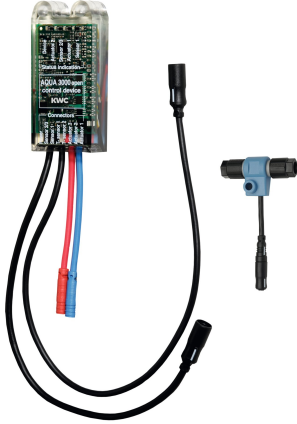

## KWC AQUA3000OPEN Electronic module for wash basin taps F5

Modell-Linie: AQUA3000OPEN | ACEX1002  
Water management systems | Complementary parts water management

#### 2030059118

Electronic module EM5 with ID 02010, with flush box, for F5EV1004/1008 and F5EM1004/1010