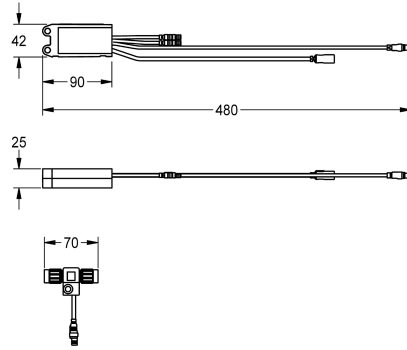

## KWC AQUA3000OPEN Electronic module for wash basin taps F5

Modell-Linie: AQUA3000OPEN | ACEX1002  
Water management systems | Complementary parts water management