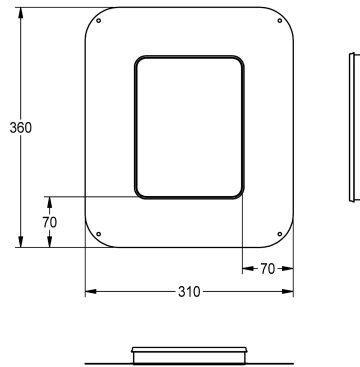

KWC Sliding adhesive flange

Modell-Linie: F5 | ACBX9002
Showers | Complementary parts showers

KWC-No.

2030041606
Sliding adhesive flange

Sliding adhesive flange, continuously-adjustable, with form-closed, flexible, 70 mm wide sealing collar. Sealing collar made of water-tight, permanently-elastic, alkali-resistant, and crack-bridging

thermoplastic elastomer with polypropylene fleece for connecting to compound seals in dry and wet construction.

Technical Data

quantity
quantity uom

1
piece