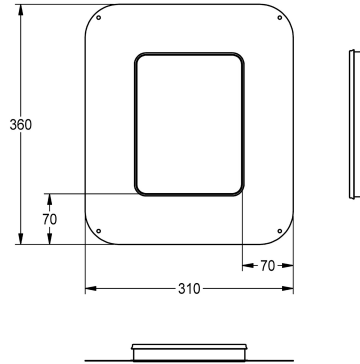

## KWC Sliding adhesive flange

Modell-Linie: F5 | ACBX9002  
Showers | Complementary parts showers

### KWC-No.

**2030041606**  
Sliding adhesive flange

Sliding adhesive flange, continuously-adjustable, with form-closed, flexible, 70 mm wide sealing collar. Sealing collar made of water-tight, permanently-elastic, alkali-resistant, and crack-bridging