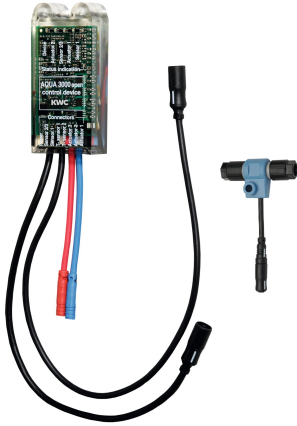

KWC AQUA3000OPEN Electronic module for wash basin taps F5

Modell-Linie: AQUA3000OPEN | ACET1001
Water management systems | Complementary parts water management

KWC-No.

2030041520

Electronic module EM5 with ID 02010 for F5EV1004/1008 and F5EM1004/1010

2030041916

Electronic module EM5 with ID 02030 for F5ET1014

2030041917

Electronic module EM5 with ID 02040 for F5ET1015

2030065092

Electronic module EM5 with ID 02090 for F5EV1013

Electronic module EM5 with ID 02050 and electronic T-distribution. For connection in water management system AQUA 3000 open, 24

V DC.

Technical Data

quantity

1

quantity uom

piece

Mandatory Accessories

KWC AQUA3000OPEN Electronic module for wash basin taps F5

Modell-Linie: AQUA3000OPEN | ACET1001
Water management systems | Complementary parts water management

ECC2 function controller

2000108123
ZA3OP0011

ECC2 function controller

2030016282
ZA3OP0022

System cable