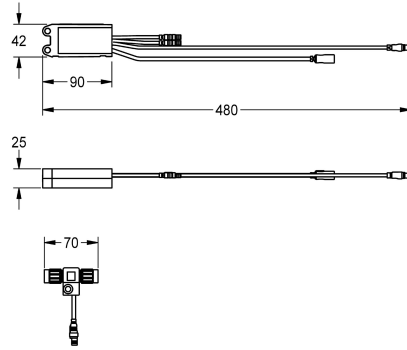

KWC AQUA3000OPEN Electronic module for wash basin taps F5

Modell-Linie: AQUA3000OPEN | ACET1001
Water management systems | Complementary parts water management

KWC-No.

2030041520

Electronic module EM5 with ID 02010 for F5EV1004/1008 and F5EM1004/1010

V DC.

Technical Data

quantity

1

quantity uom

piece

Mandatory Accessories

KWC AQUA3000OPEN Electronic module for wash basin taps F5