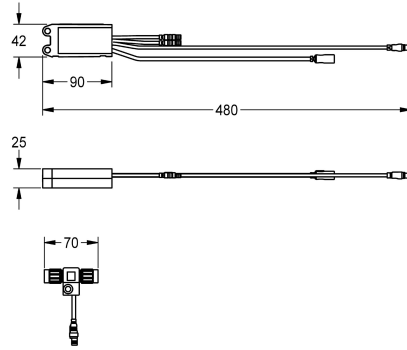

KWC AQUA3000OPEN Electronic module for wash basin taps F5

Modell-Linie: AQUA3000OPEN | ACET1002
Water management systems | Complementary parts water management

KWC-No.

2030041520

Electronic module EM5 with ID 02010 for F5EV1004/1008 and F5EM1004/1010

V DC.

Technical Data

quantity

1

quantity uom

piece

Mandatory Accessories

KWC AQUA3000OPEN Electronic module for wash basin taps F5