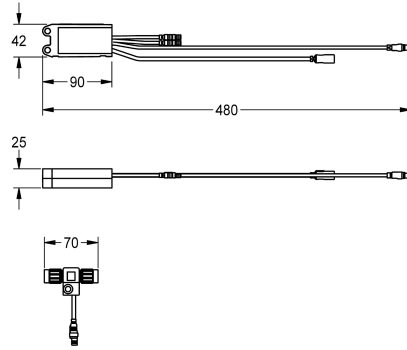

## KWC AQUA3000OPEN Electronic module for wash basin taps F5

Modell-Linie: AQUA3000OPEN | ACET1002  
Water management systems | Complementary parts water management