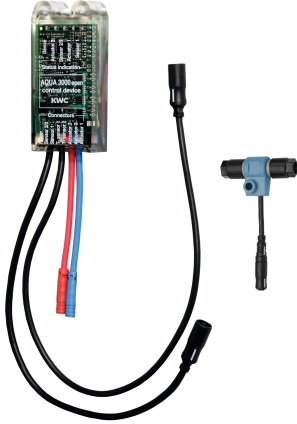

KWC AQUA3000OPEN Electronic module EM5 for F5 shower taps

Modell-Linie: AQUA3000OPEN | ACET2001
Water management systems | Complementary parts water management

KWC-No.

2030041918

Electronic module EM5 with ID 07040

Electronic module EM5 with ID 07040 and electronic T-distribution.
For connection in water management system AQUA 3000 open, 24

V DC.

Technical Data

quantity

1

quantity uom

piece

Mandatory Accessories

ECC2 function controller

2000108123
ZA3OP0011

ECC2 function controller

2030016282
ZA3OP0022

System cable

2000100801
ZAQUA077

System cable

2000100852
ZAQUA078

KWC AQUA3000OPEN Electronic module EM5 for F5 shower taps

Modell-Linie: AQUA3000OPEN | ACET2001
Water management systems | Complementary parts water management

System cable

2000104272
ZAQUA011

System cable