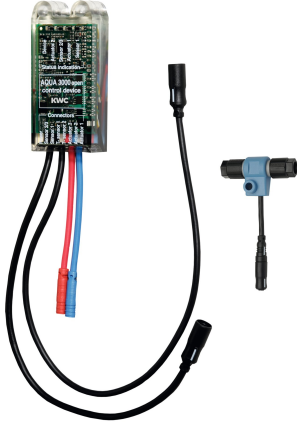

## KWC AQUA3000OPEN Electronic module EM5 for F5 shower taps

Modell-Linie: AQUA3000OPEN | ACET2001  
Water management systems | Complementary parts water management

### KWC-No.

**2030041918**

Electronic module EM5 with ID 07040

Electronic module EM5 with ID 07040 and electronic T-distribution.  
For connection in water management system AQUA 3000 open, 24

V DC.

### Mandatory Accessories

**ECC2 function controller**

**2000108123**  
ZA3OP0011

**ECC2 function controller**

**2030016282**  
ZA3OP0022

**System cable**

**2000100801**  
ZAQUA077

**System cable**