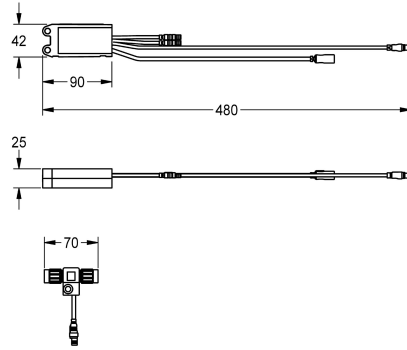

## KWC AQUA3000OPEN Electronic module EM5 for F5 shower taps

Modell-Linie: AQUA3000OPEN | ACET2001  
Water management systems | Complementary parts water management

### Technical Data

quantity

1

quantity uom

piece