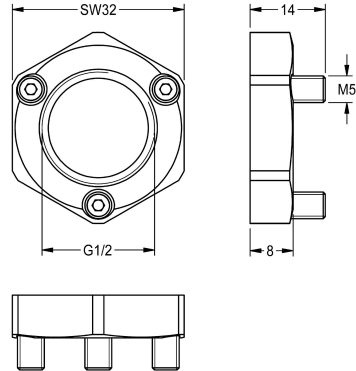

KWC

Anti-twist protection

Modell-Linie: F3 | ACSV1001

Taps | Complementary parts taps

KWC-No.

2030041946

Anti-twist protection

Twist-proof set for F3S self-closing pillar tap

Technical Data

quantity

1

quantity uom

piece