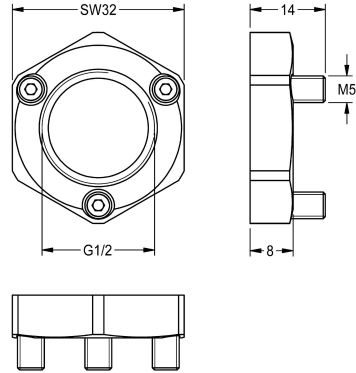

KWC

Anti-twist protection

Modell-Linie: F3 | ACSV1001

Taps | Complementary parts taps

KWC-No.

2030041946

Anti-twist protection

Twist-proof set for F3S self-closing pillar tap

Technical Data

quantity

1

quantity uom

piece