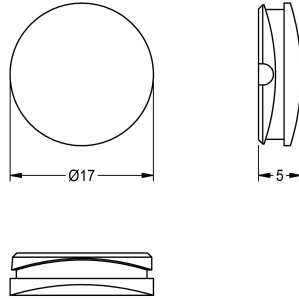

KWC Plug red

Modell-Linie: F5E | ASEX1009
Spare parts | Spare parts taps

KWC-No.

2030041951

Plug red, packing unit 10 pieces

Technical Data

overall depth	17 mm
overall height	5 mm
overall width	17 mm
quantity	10
quantity uom	pieces