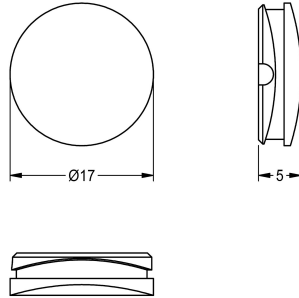

KWC Plug blue

Modell-Linie: F5 | ASEX1010
Spare parts | Spare parts taps

KWC-No.

2030041952

Plug blue, packing unit 10 pieces

Technical Data

overall depth	17 mm
overall height	5 mm
overall width	17 mm
quantity	10
quantity uom	pieces