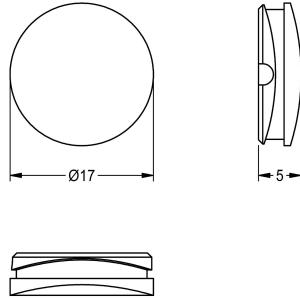

KWC Plug blue

Modell-Linie: F5 | ASEX1010
Spare parts | Spare parts taps

KWC-No.

2030041952

Plug blue, packing unit 10 pieces

Technical Data

overall depth	17 mm
overall height	5 mm
overall width	17 mm
quantity	10
quantity uom	pieces