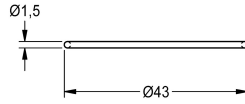

KWC

O-ring, red

Modell-Linie: F3 | ASEV1002
Spare parts | Spare parts taps

KWC-No.

2030042439

O-ring 40 x 1.5 mm, red, packing unit 10 pieces

Technical Data

overall depth	43 mm
overall height	1.5 mm
overall width	43 mm
quantity	10
quantity uom	pieces