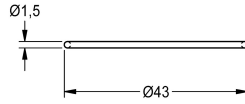

KWC

O-ring, blue

Modell-Linie: F3 | ASEV1002
Spare parts | Spare parts taps

KWC-No.

2030042440

O-ring 40 x 1.5 mm, blue, packing unit 10 pieces

Technical Data

overall depth

43 mm

overall height

1.5 mm

overall width

43 mm

quantity

10

quantity uom