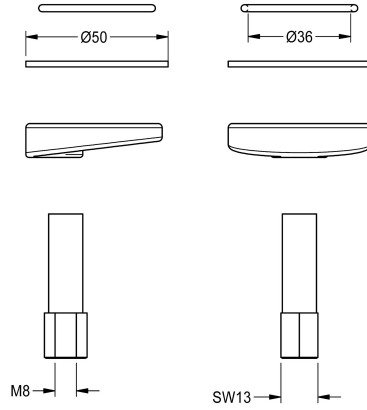

KWC

Quick-action fastener

Modell-Linie: F3 | ASEX1012

Spare parts | Spare parts taps

KWC-No.

2030042441

Quick-action fastener complete, for F3E electronic pillar fittings and F3S-Mix self-closing pillar mixer.

Technical Data

quantity

1

quantity uom

piece