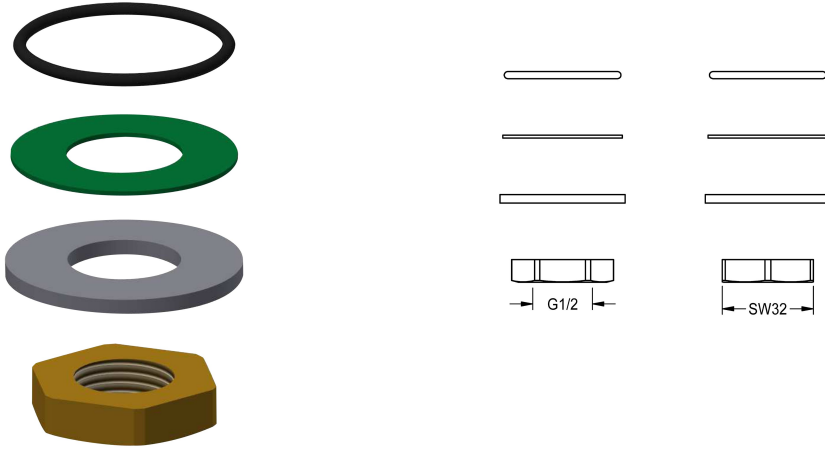

## KWC

### Fastening set

Modell-Linie: F3 | ASSV1001  
Spare parts | Spare parts taps

**KWC-No.**

**2030042947**

Fastening set for F3S self-closing pillar tap

**Technical Data**

quantity

1