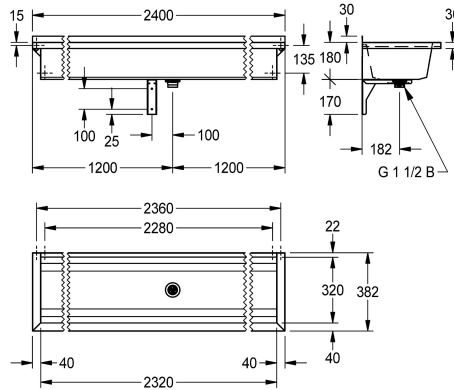

#### KWC-No.

**2030043777**

Length 600 mm

**2030043778**

Length 800 mm

**2030043779**

Length 1200 mm

**2030043780**

#### overall width

600 mm

800 mm

1,200 mm

1,600 mm

1,800 mm

2,400 mm

3,000 mm

materials. For a length of 1800 mm or more, an additional bracket is supplied. Special lengths are available on request.

Dimensions 2400 x 210 x 382 mm (W x H x D)

382 mm

overall height

210 mm

overall width

2,400 mm

rear upstand

No

splash back