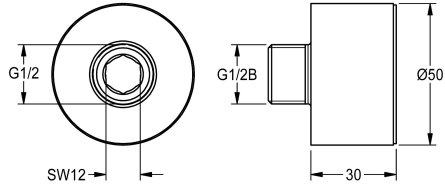

## KWC

Extension adapter for F3E bib tap

Modell-Linie: F3 | ACEV1001

Taps | Complementary parts taps

### KWC-No.

**2030043823**

Extension adapter, 30 mm, 1-times stackable, polished chromium-plated brass

Extension adapter for F3E bib tap, 30 mm, maximum 1-times stackable, polished chromium-plated brass.