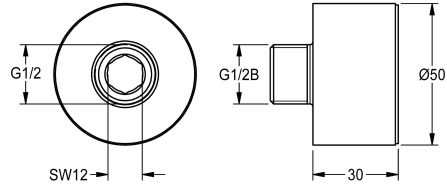

## KWC

Extension adapter for F3E bib tap

Modell-Linie: F3 | ACEV1001

Taps | Complementary parts taps

### KWC-No.

**2030043823**

Extension adapter, 30 mm, 1-times stackable, polished chromium-plated brass

Extension adapter for F3E bib tap, 30 mm, maximum 1-times stackable, polished chromium-plated brass.