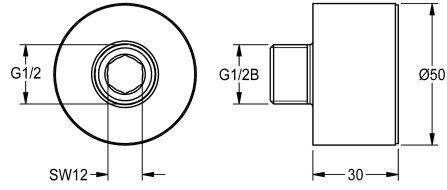

KWC

Extension adapter for F3E bib tap

Modell-Linie: F3 | ACEV1001

Taps | Complementary parts taps

KWC-No.

2030043823

Extension adapter, 30 mm, 1-times stackable, polished chromium-plated brass

Extension adapter for F3E bib tap, 30 mm, maximum 1-times stackable, polished chromium-plated brass.