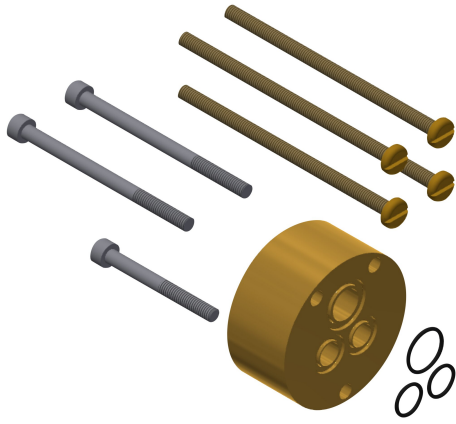

KWC

Extension set for F5L DN 15 single lever mixer

Modell-Linie: F5 | ACLM2002

Showers | Complementary parts showers

KWC-No.

2030044779

Extension set for depth compensation up to 25 mm

Extension set for F5L-Mix single-lever mixer DN 15 for installation in walls, for depth compensation up to 25 mm.

Technical Data

quantity

1

quantity uom

piece