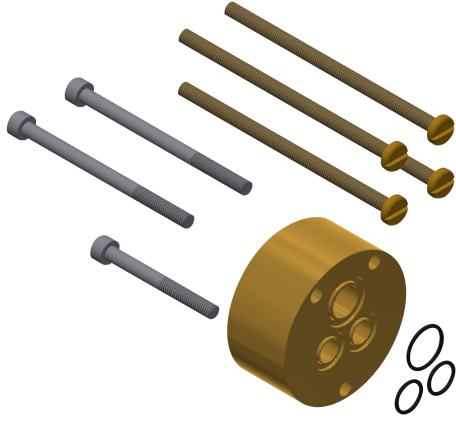

KWC

Extension set for F5L DN 15 single lever mixer

Modell-Linie: F5 | ACLM2002

Showers | Complementary parts showers

KWC-No.

2030044779

Extension set for depth compensation up to 25 mm

Extension set for F5L-Mix single-lever mixer DN 15 for installation in walls, for depth compensation up to 25 mm.

Technical Data

quantity

1

quantity uom

piece