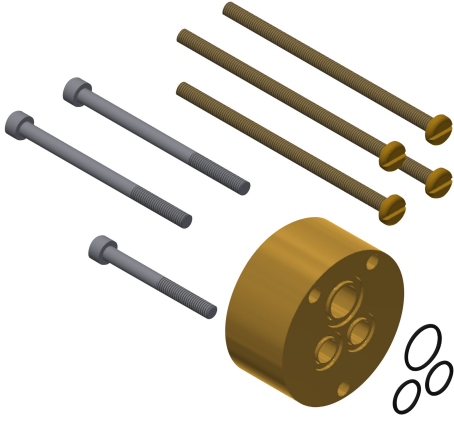

KWC

Extension set for F5L DN 15 single lever mixer

Modell-Linie: F5 | ACLM2002

Duschar | Kompletterande delar duschar

KWC-No.

2030044779

Extension set for depth compensation up to 25 mm

Extension set for F5L-Mix single-lever mixer DN 15 for installation in walls, for depth compensation up to 25 mm.