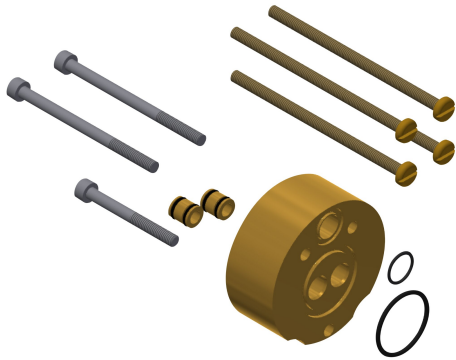

## KWC

Extension set for F5S

Modell-Linie: F5 | ACSM2001

Showers | Complementary parts showers

### KWC-No.

**2030044781**

Extension set for 25 mm depth compensation

Extension set for F5S-Mix self-closing single mixer DN 15 for installation in walls, for depth compensation up to 25 mm.

### Technical Data

quantity

1

quantity uom

piece