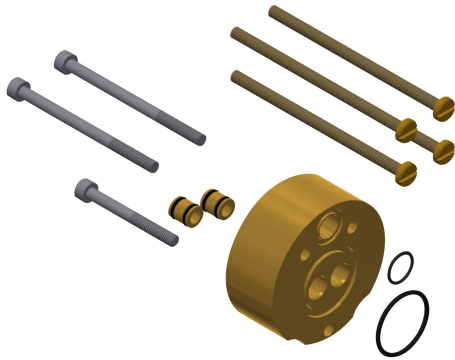

KWC

Extension set for F5S

Modell-Linie: F5 | ACSM2001

Showers | Complementary parts showers

KWC-No.

2030044781

Extension set for 25 mm depth compensation

Extension set for F5S-Mix self-closing single mixer DN 15 for installation in walls, for depth compensation up to 25 mm.

Technical Data

quantity

1

quantity uom

piece