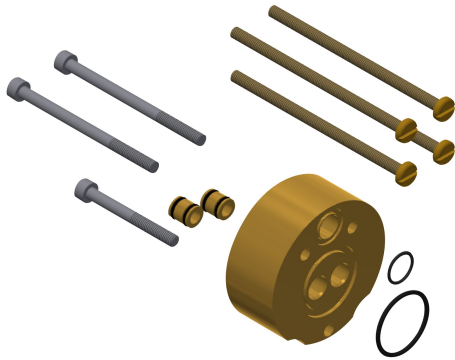

## KWC

Extension set for F5S

Modell-Linie: F5 | ACSM2001

Showers | Complementary parts showers

### KWC-No.

**2030044781**

Extension set for 25 mm depth compensation

Extension set for F5S-Mix self-closing single mixer DN 15 for installation in walls, for depth compensation up to 25 mm.

### Technical Data

quantity

1

quantity uom

piece