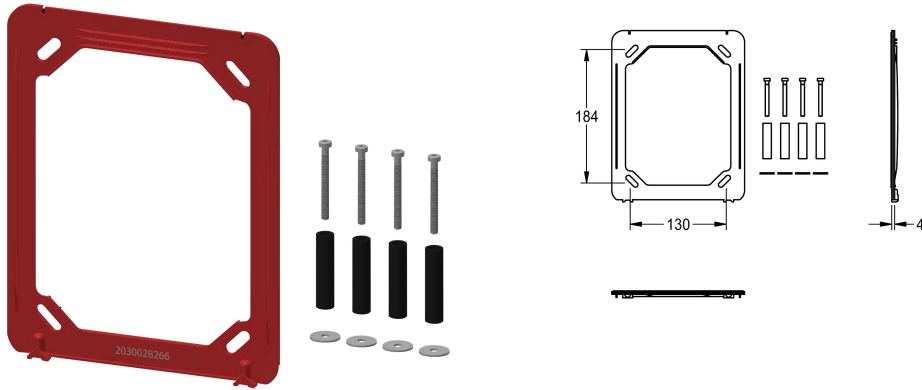

KWC Holding frame

Modell-Linie: SPARE-PARTS-GENER. | ASXX9004
Spare parts | Spare parts showers

KWC-No.

2030045472

Holding frame with seal, fixing material included.

Technical Data

quantity

1

quantity uom

piece